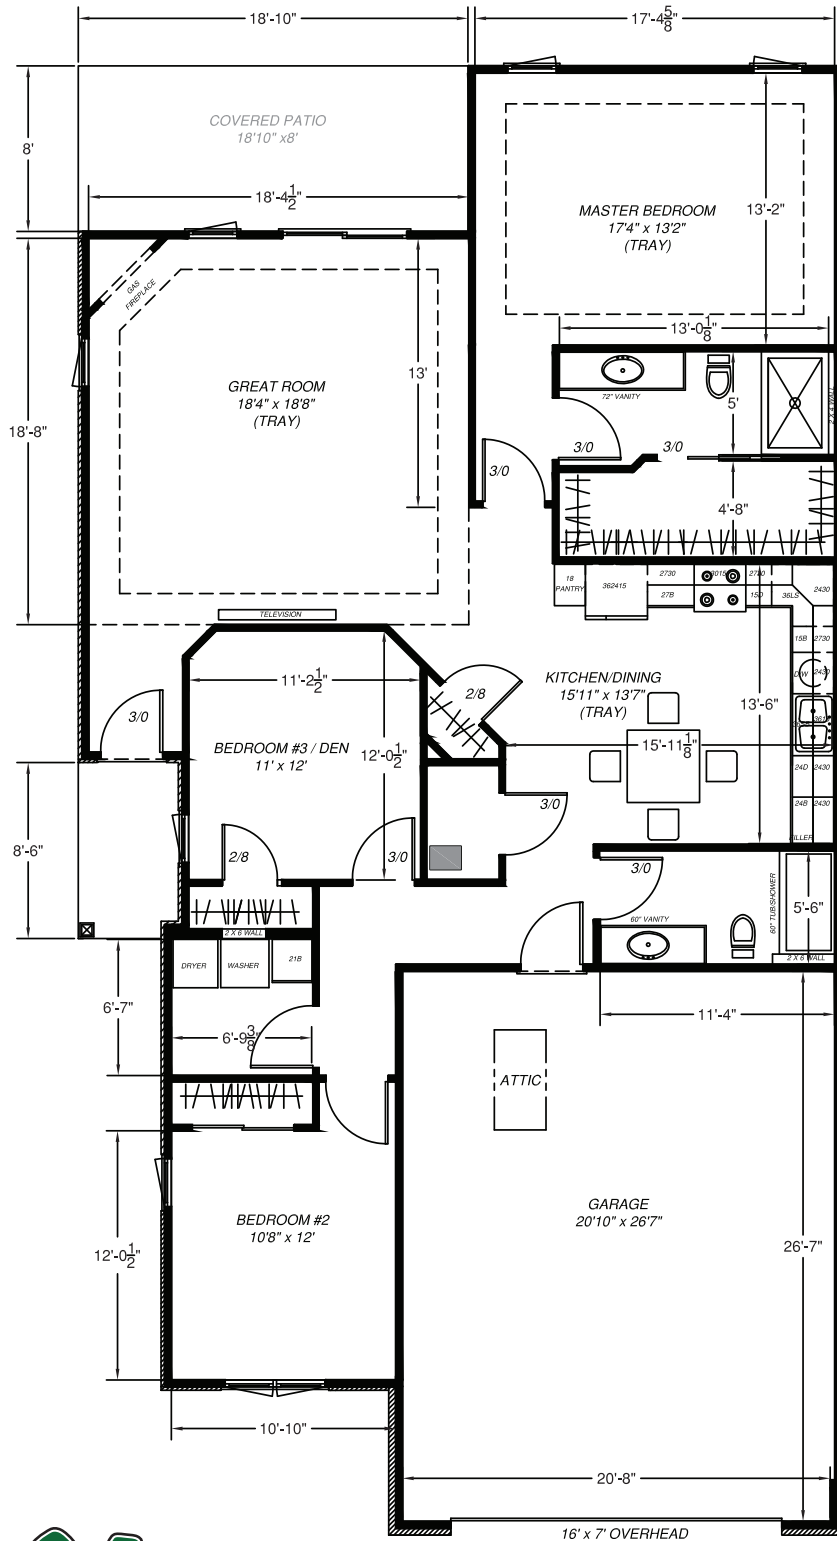

SIDNEY RENTAL PROPERTY

956 Winter Ridge - Townhome

SQUARE FOOTAGE:
HOUSE: 1,645
GARAGE: 575
PORCH: 40

937.498.8000
 CraleBuilders.com

3486 State Route 29
 Sidney, OH 45365
 info@cralebuilders.com